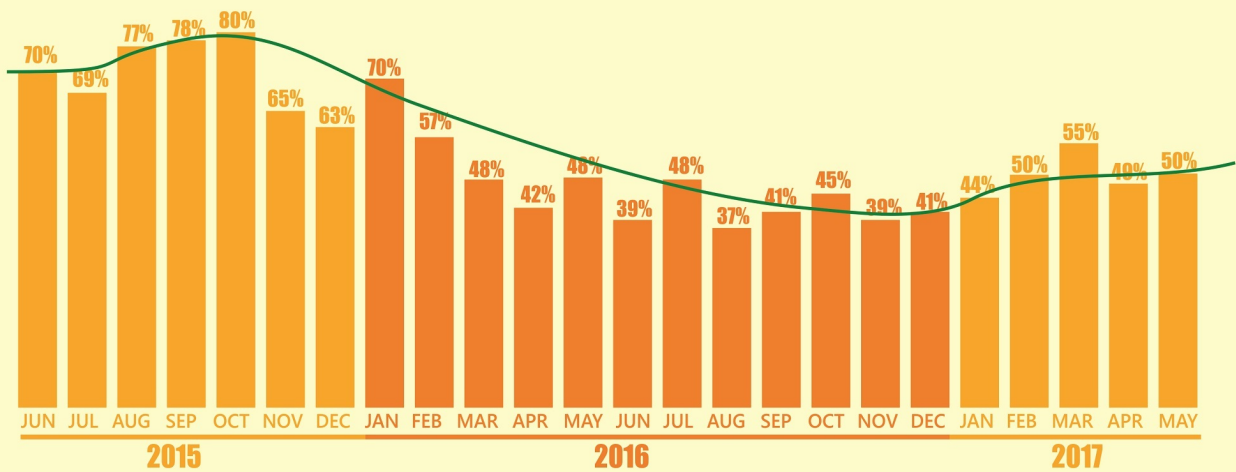

NOIPolls

POLLING | ANALYTICS | DATABASE | STRATEGY

PRESIDENT BUHARI'S SCORECARD IN 2 YEARS

PERFORMANCE RATING OF PRESIDENT MUHAMMADU BUHARI ON THE FOLLOWING INDICATORS OVER THE LAST TWO YEARS

47%

SECURITY

45%