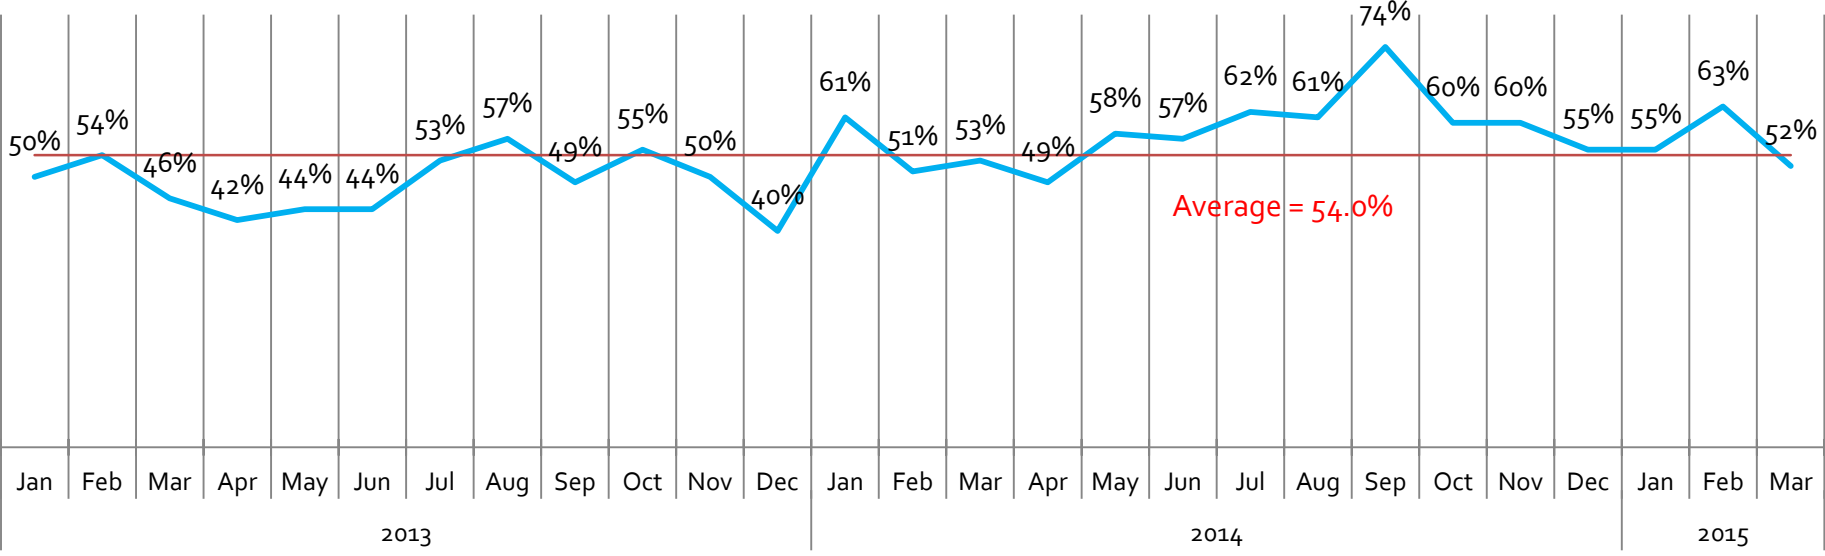

Do you approve or disapprove of the performance of President Jonathan in the past 1 month? (January, 2013 - March, 2015)

I STRONGLY APPROVE / I APPROVE
NOIPolls Monthly Tracking

Source: NOIPolls – March 2015