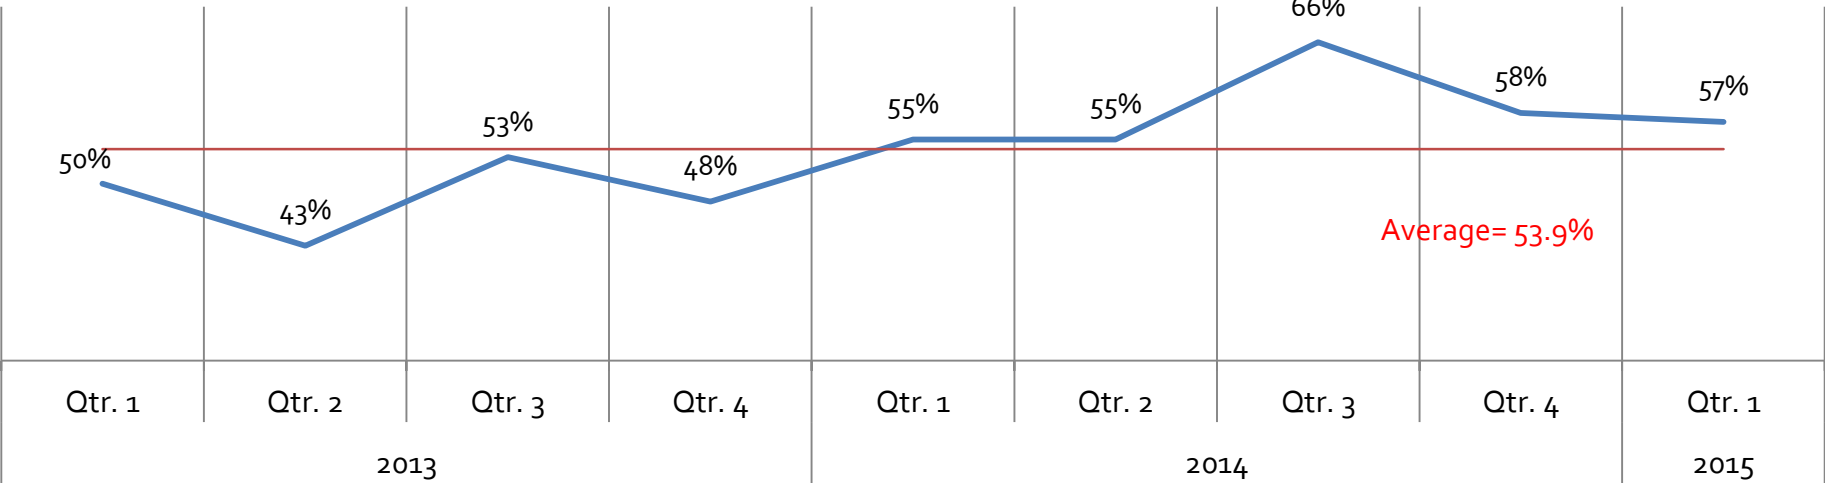

Do you approve or disapprove of the performance of President Jonathan in the past 1 month? (Qtr. 1, 2013 – Qtr. 1, 2015)

I STRONGLY APPROVE / I APPROVE
NOIPolls Quarterly Tracking

Source: NOIPolls – March 2015