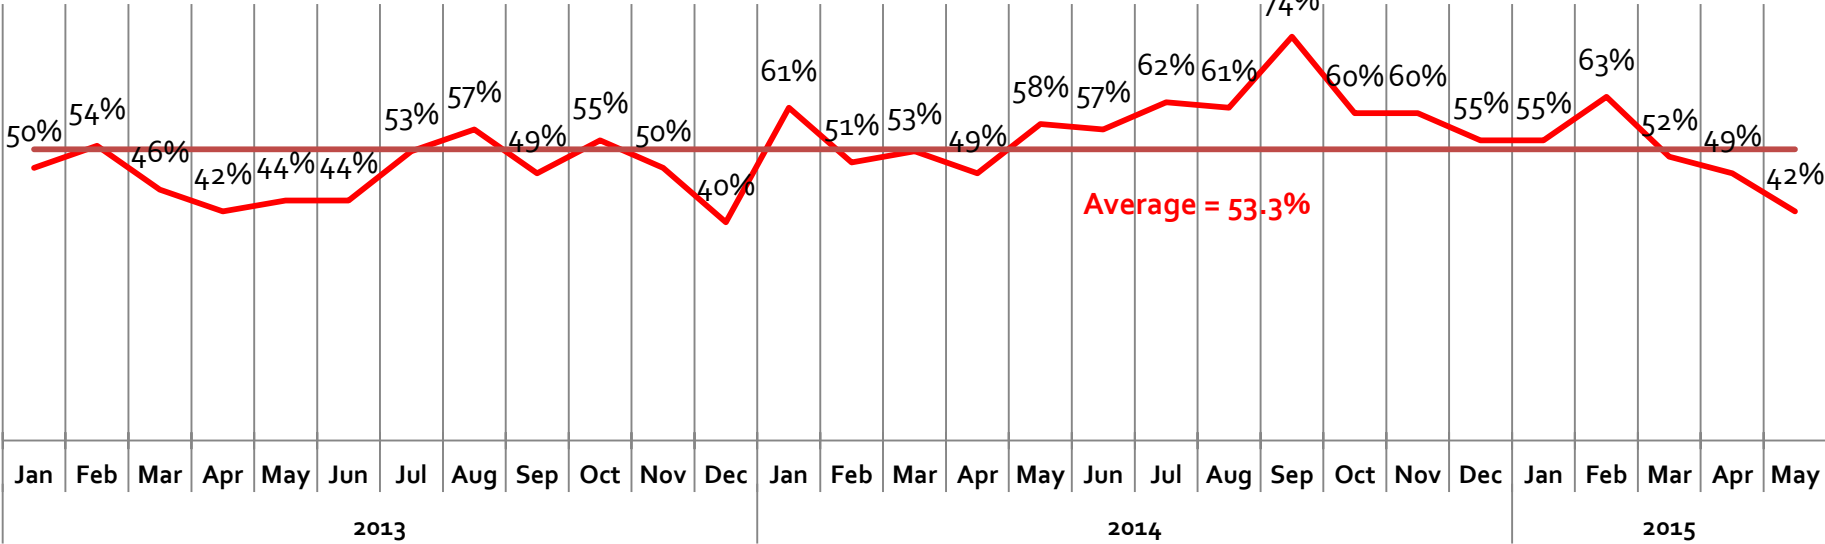

Do you approve or disapprove of the performance of President Jonathan in the past 1 month?

(January, 2013 - May, 2015)

I STRONGLY APPROVE / I APPROVE

NOIPolls Monthly Tracking

Source: NOIPolls – May 2015