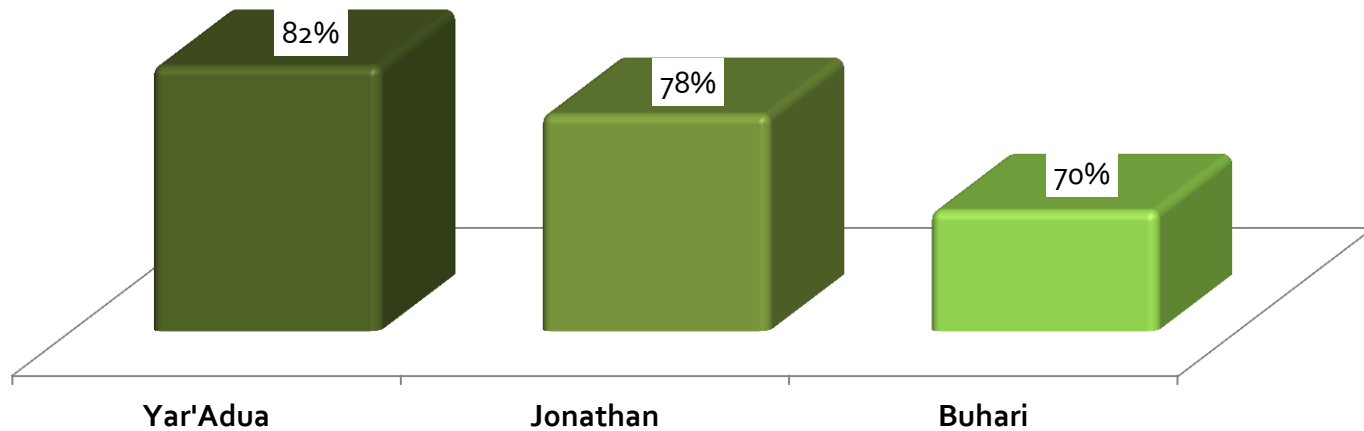

## Approval rating of the performance of President Yar'Adua, Jonathan & Buhari (First 30 Days in Office)

Source: NOIPolls – June 2015