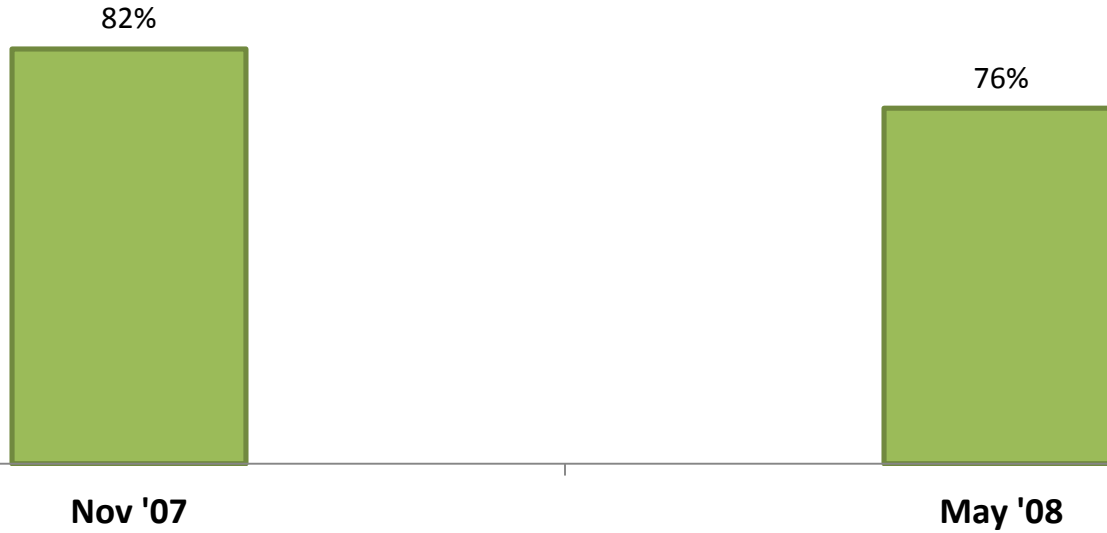

**Job Approval rating of President Yar'Adua
(Nov '07 – May '08)**

NOIPolls Tracking

Source: NOIPolls – Nov '07, May '08