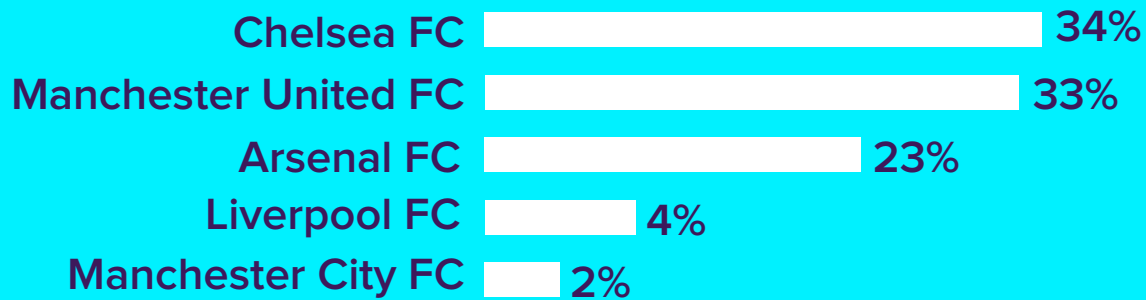

English Premier League 2017 Poll in Nigeria

Do you follow the English Premier Football League?

22%
 No

78%
 Yes

Which English Premier League club do you mainly support?

Why do you support the club?

Which English Premier League club do you think will win the 2017/2018 season?