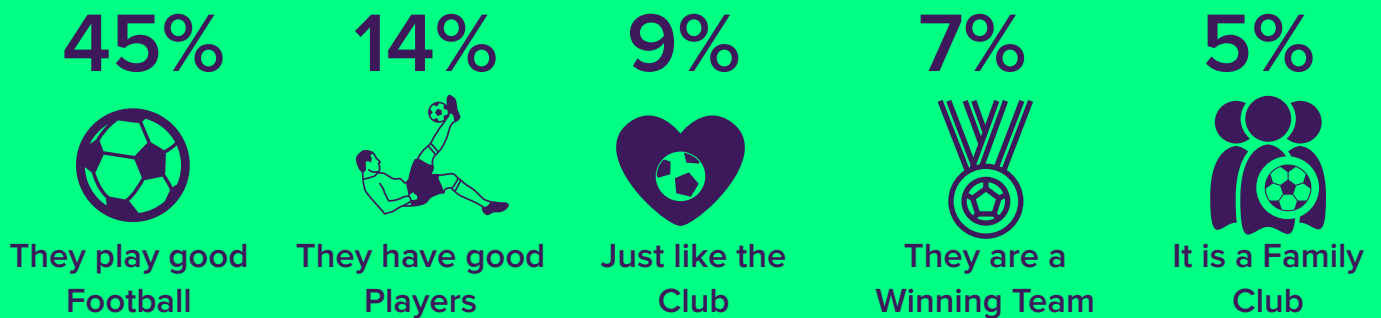

English Premier League 2017 Poll in Nigeria

Do you follow the English Premier Football League?

22%
 No

78%
 Yes

Which English Premier League club do you mainly support?

Why do you support the club?

Which English Premier League club do you think will win the 2017/2018 season?